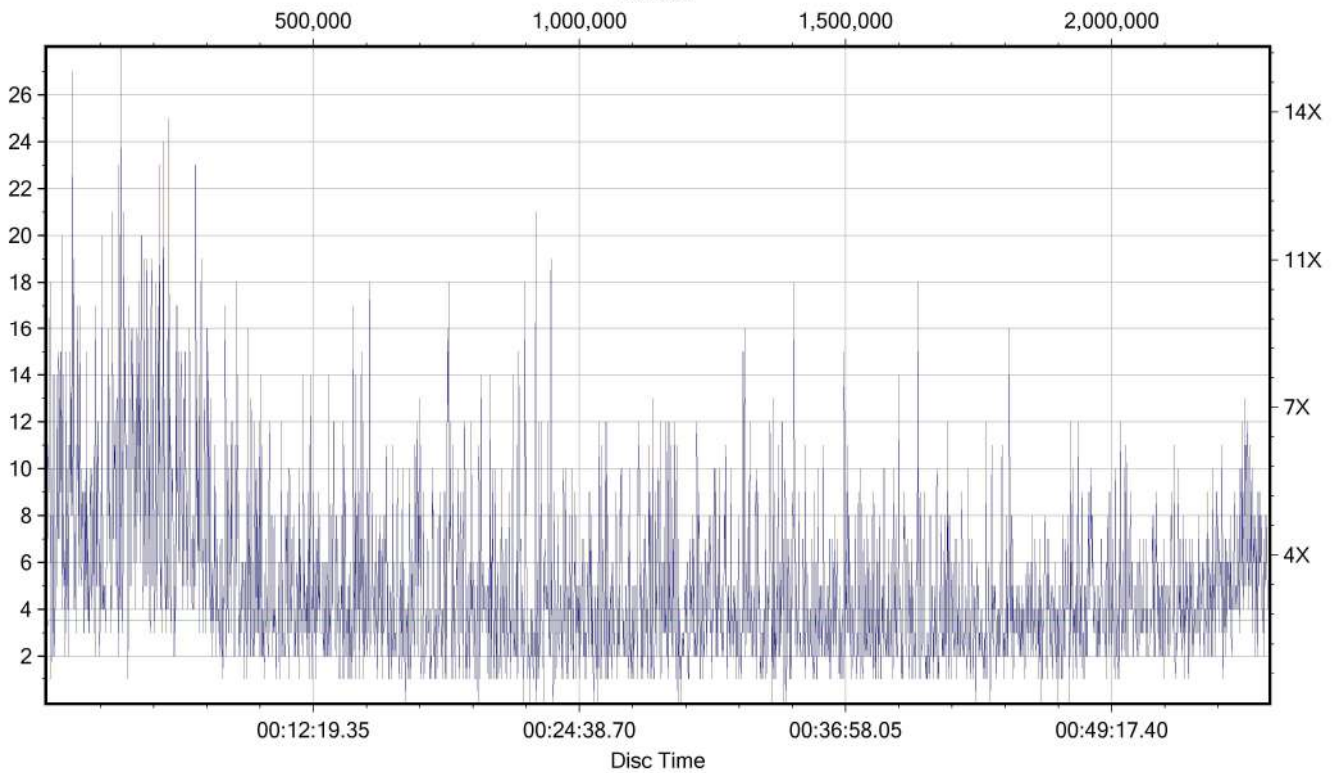

A	Start	00:00:00.00	0	030000h	Manufacturer	Capacity	4.377 Gb	DVD-R
	End	00:56:33.68	2,295,049	260509h				
	Book	DVD-R	Prog Size	4.377 Gb	Volume	FULL3		
	Disc Size	120 mm	Layers	1				--

Start	2 Mb	00:00:01.13	768	Title	OPTODISCR016	Drive	Drive #1 [ODT SPX-16]
Current	-	-	-	Length	28:16 mins	Speed	2X CLV
End	4,483 Mb	00:56:33.68	2,295,049	Status	Completed	Date	Aug 11, 2016, 2:37 PM

Measurement	Value	Max	Time	Sector	Avg	StdDev	Thresh	Count
PIE8	4	28	00:03:24.41	138,240	5.1	3.6	280	0
PIE	2	8	00:44:33.30	1,807,872	2.3	1.2	280	0
PIF Bytes	0	288	00:29:33.87	1,199,616	11.3	31.2		0
Error10	0	0			0.0	0.0		0
Error12	0	0			0.0	0.0		0
PIF	0	3	00:29:36.14	1,201,152	0.2	0.5	4	0
POF	0	0			0.0	0.0	1	0
Error18	0	0			0.0	0.0		0
POF 20	0	0			0.0	0.0		0

PIE8

Sectors